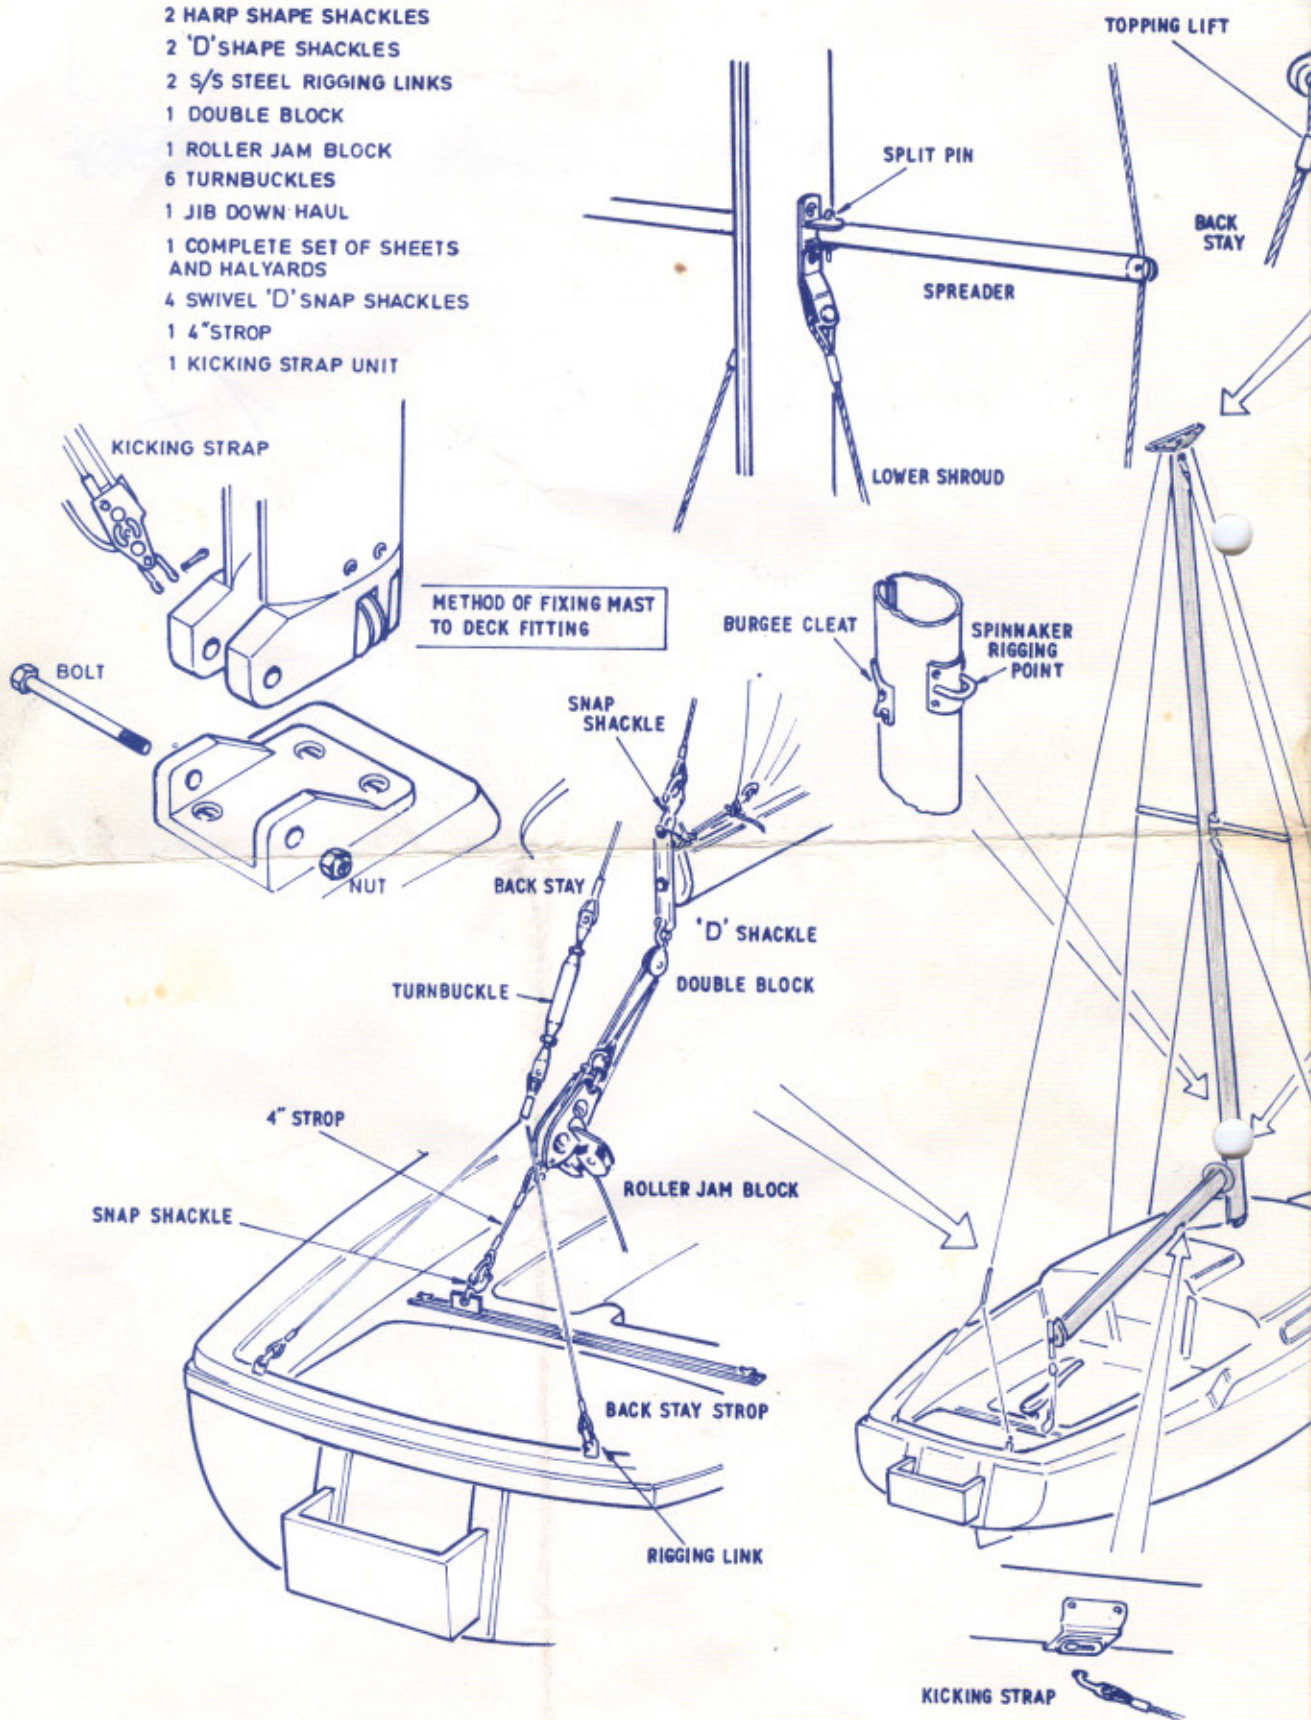

LEISURE 17 RIGGING DIAGRAM [S & S MAST AND BOOM]

RIGGING ITEMS

- 1 SET OF RIGGING COMPLETE
- 2 HARP SHAPE SHACKLES
- 2 'D' SHAPE SHACKLES
- 2 S/S STEEL RIGGING LINKS
- 1 DOUBLE BLOCK
- 1 ROLLER JAM BLOCK
- 6 TURNBUCKLES
- 1 JIB DOWN HAUL
- 1 COMPLETE SET OF SHEETS AND HALYARDS
- 4 SWIVEL 'D' SNAP SHACKLES
- 1 4" STROP
- 1 KICKING STRAP UNIT