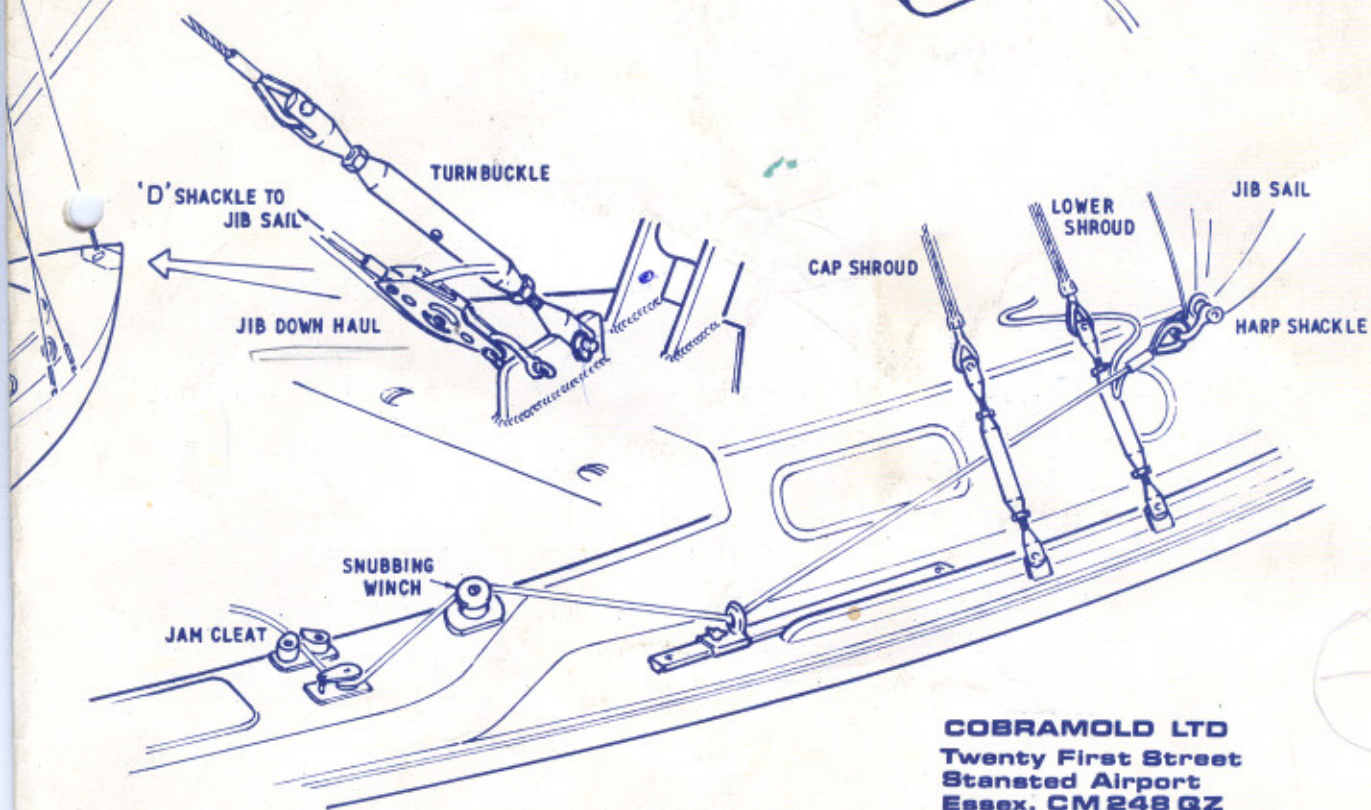

LEISURE 17 RIGGING DIAGRAM [S & S MAST AND BOOM]

RIGGING ITEMS

- 1 SET OF RIGGING COMPLETE
- 2 HARP SHAPE SHACKLES
- 2 'D' SHAPE SHACKLES
- 2 S/S STEEL RIGGING LINKS
- 1 DOUBLE BLOCK
- 1 ROLLER JAM BLOCK
- 6 TURNBUCKLES
- 1 JIB DOWN HAUL
- 1 COMPLETE SET OF SHEETS AND HALYARDS
- 4 SWIVEL 'D' SNAP SHACKLES
- 1 4" STROP
- 1 KICKING STRAP UNIT

COBRAMOLD LTD
 Twenty First Street
 Stansted Airport
 Essex. CM248 QZ
 Phone:
 Bishop Stortford
 870551 & 870794