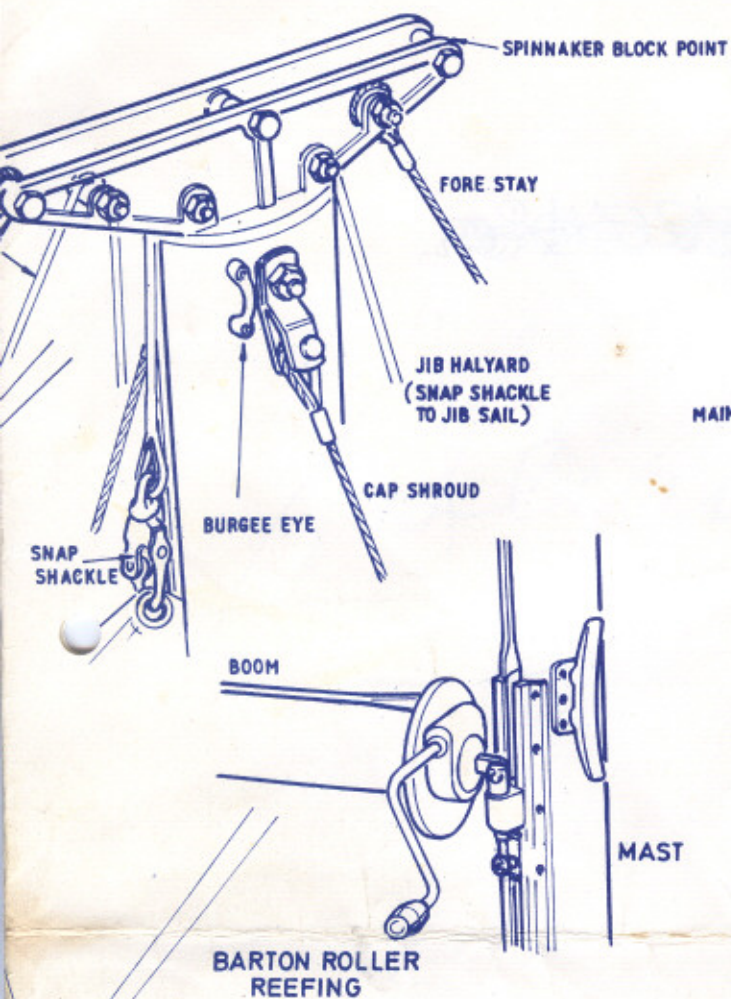

LEISURE 17 RIGGING DIAGRAM [S & S MAST AND BOOM]

RIGGING ITEMS

- 1 SET OF RIGGING COMPLETE
- 2 HARP SHAPE SHACKLES
- 2 'D' SHAPE SHACKLES
- 2 S/S STEEL RIGGING LINKS
- 1 DOUBLE BLOCK
- 1 ROLLER JAM BLOCK
- 6 TURNBUCKLES
- 1 JIB DOWN HAUL
- 1 COMPLETE SET OF SHEETS AND HALYARDS
- 4 SWIVEL 'D' SNAP SHACKLES
- 1 4" STROP
- 1 KICKING STRAP UNIT