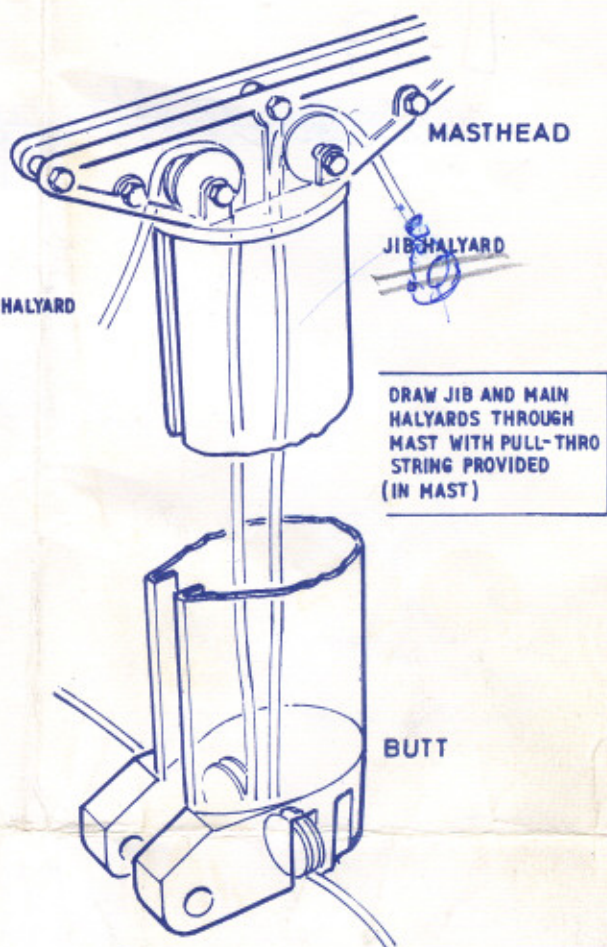

LEISURE 17 RIGGING DIAGRAM [S & S MAST AND BOOM]

RIGGING ITEMS

- 1 SET OF RIGGING COMPLETE
- 2 HARP SHAPE SHACKLES
- 2 'D' SHAPE SHACKLES
- 2 S/S STEEL RIGGING LINKS
- 1 DOUBLE BLOCK
- 1 ROLLER JAM BLOCK
- 6 TURNBUCKLES
- 1 JIB DOWN HAUL
- 1 COMPLETE SET OF SHEETS AND HALYARDS
- 4 SWIVEL 'D' SNAP SHACKLES
- 1 4" STROP
- 1 KICKING STRAP UNIT